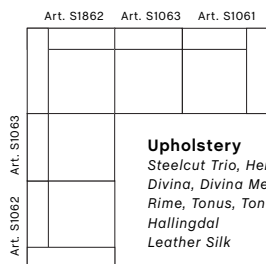

COMBINATIONS CORNER SOFA

Upholstery

Steelcut Trio, Hero
Divina, Divina Melange, Divina MD
Rime, Tonus, Tonus Meadow
Hallingdal
Leather Silk

W264,5 X D264,5 X H40/67